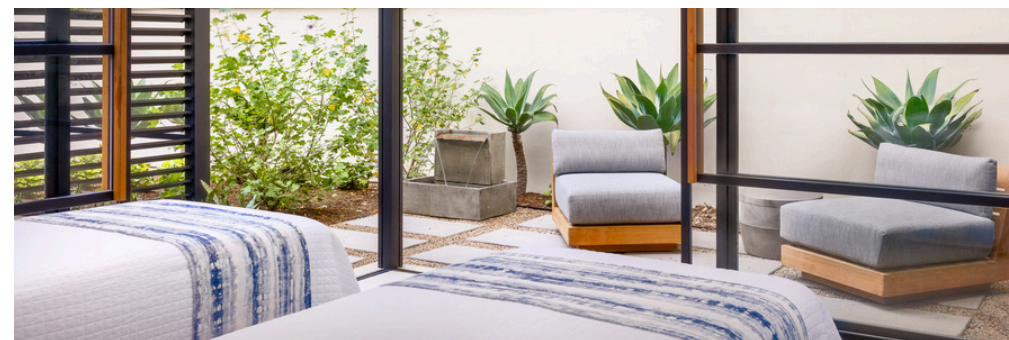

ESCAPE TO WELLBEING

MIRAVAL
life in balance spa
AVIARA

Indulge in globally inspired services, and award-winning wellness experiences designed to help you rejuvenate your spirit and renew your soul.

8:30am - 6:00pm, Daily