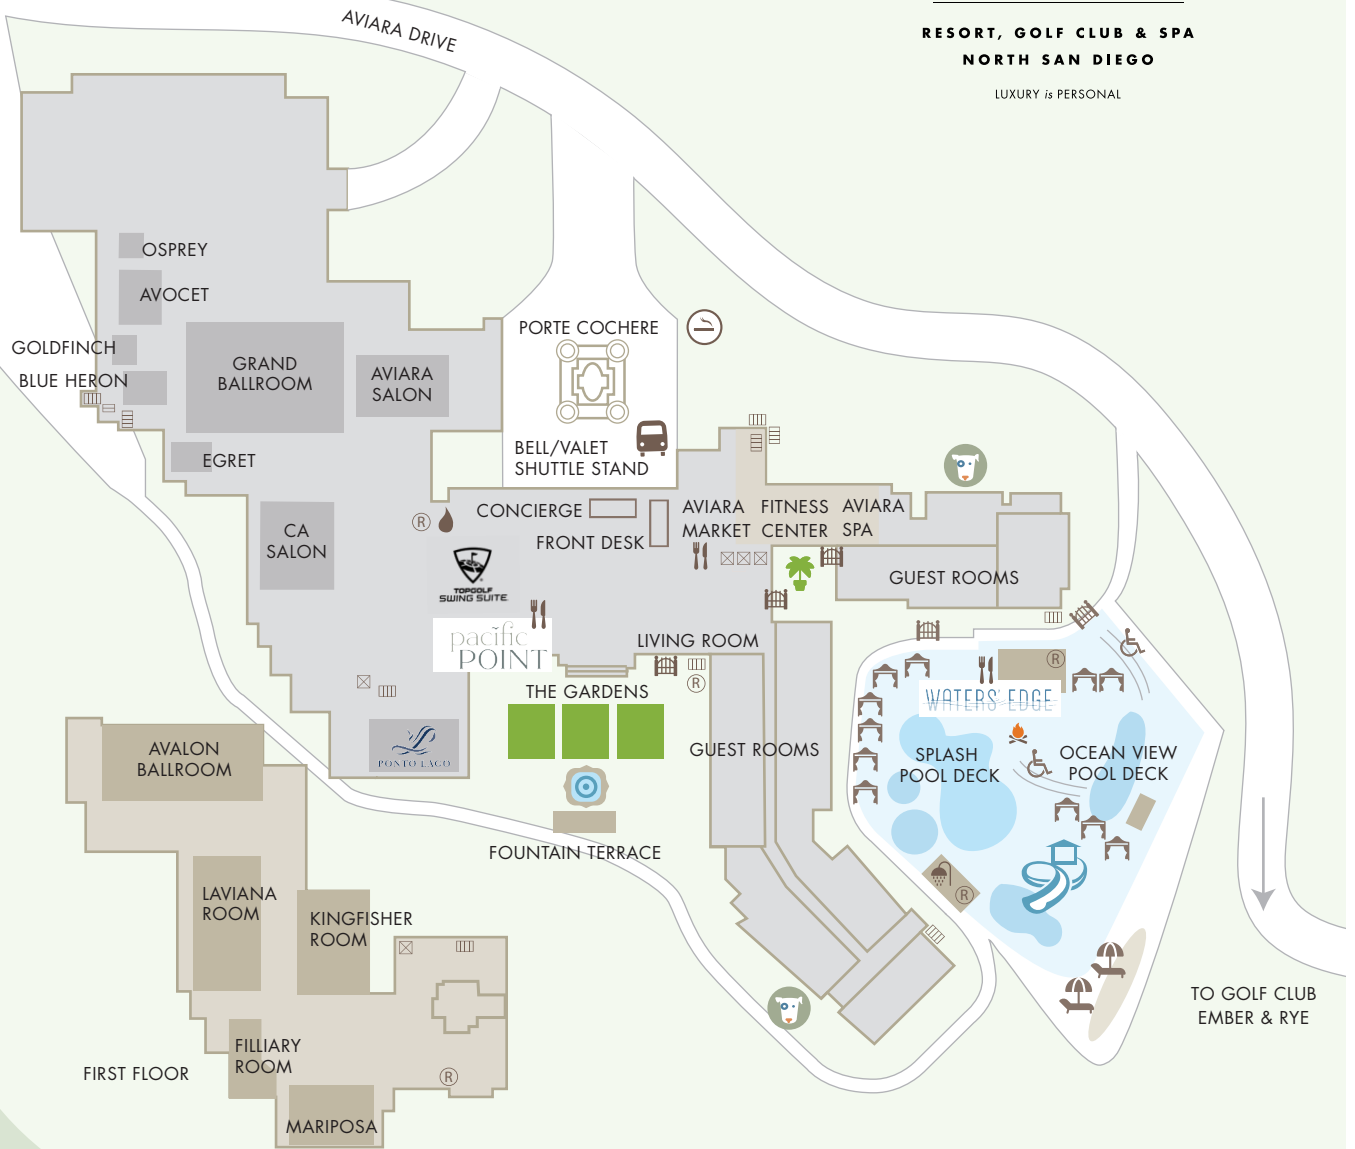

PARK HYATT AVIARA®

RESORT, GOLF CLUB & SPA
NORTH SAN DIEGO

LUXURY is PERSONAL

TO GOLF CLUB
EMBER & RYE

AVIARA GOLF CLUB

As part of our commitment to sustainability and in partnership with Path Water, the resort is pleased to offer guests two (2) complimentary 20.5 ounce aluminum bottles upon arrival. Refill stations are available in the ice machine closets on every wing of the resort.

- Elevator
- Dining
- ADA
- Hydration Station
- Complimentary Shuttle to Golf Club
Ember & Rye & Tennis/Recreation Center
- 1st Floor and Meeting Rooms
- 3rd Floor and Meeting Rooms
- Stairs
- Gate
- Restrooms
- Smoking Area