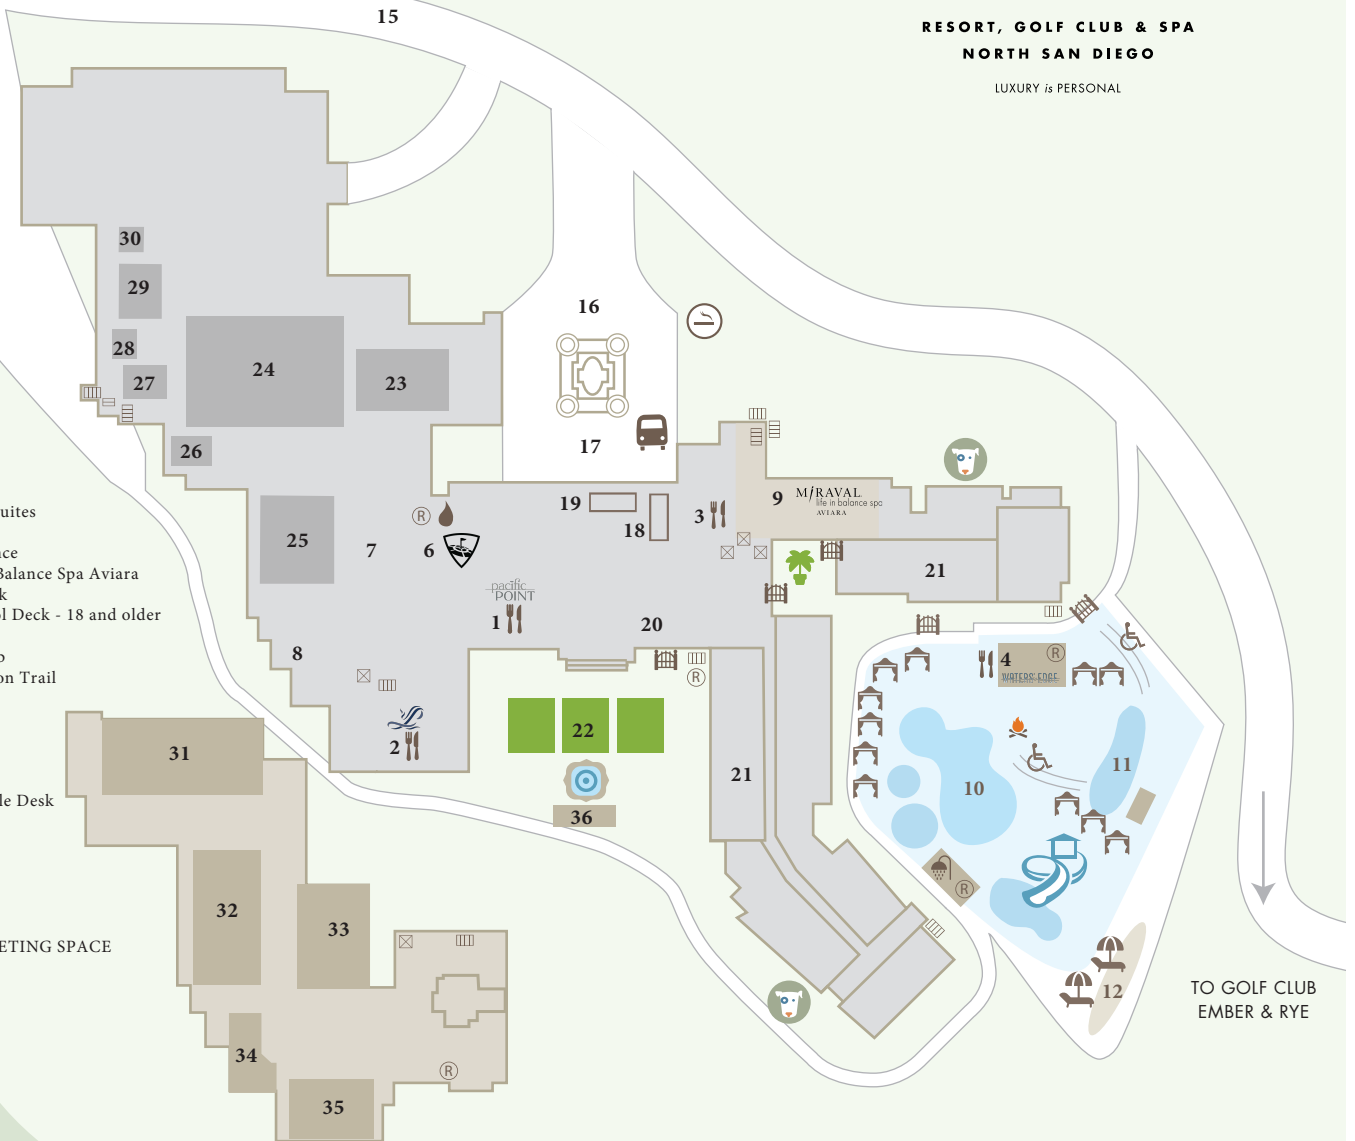

## EXPERIENCES

- 6 Topgolf Swing Suites
- 7 Command Post
- 8 Fitness Experience
- 9 Miraval Life in Balance Spa Aviara
- 10 Splash Pool Deck
- 11 Ocean View Pool Deck - 18 and older
- 12 Aviara Beach
- 13 Aviara Golf Club
- 14 Batiquitos Lagoon Trail

## RESORT

- 15 Aviara Drive
- 16 Porte Cochere
- 17 Bell/Valet Shuttle Desk
- 18 Front Desk
- 19 Concierge
- 20 Living Room
- 21 Guestrooms
- 22 The Gardens

## THIRD FLOOR MEETING SPACE

- 23 Aviara Salon
- 24 Grand Ballroom
- 25 California Salon
- 26 Egret
- 27 Blue Heron
- 28 Goldfinch
- 29 Avocet
- 30 Osprey

## FIRST FLOOR MEETING SPACE

- 31 Avalon
- 32 Laviana
- 33 Kingfisher
- 34 Filliary
- 35 Mariposa
- 36 Fountain Terrace

TO GOLF CLUB  
EMBER & RYE

Scan here for the latest resort happenings at Park Hyatt Aviara